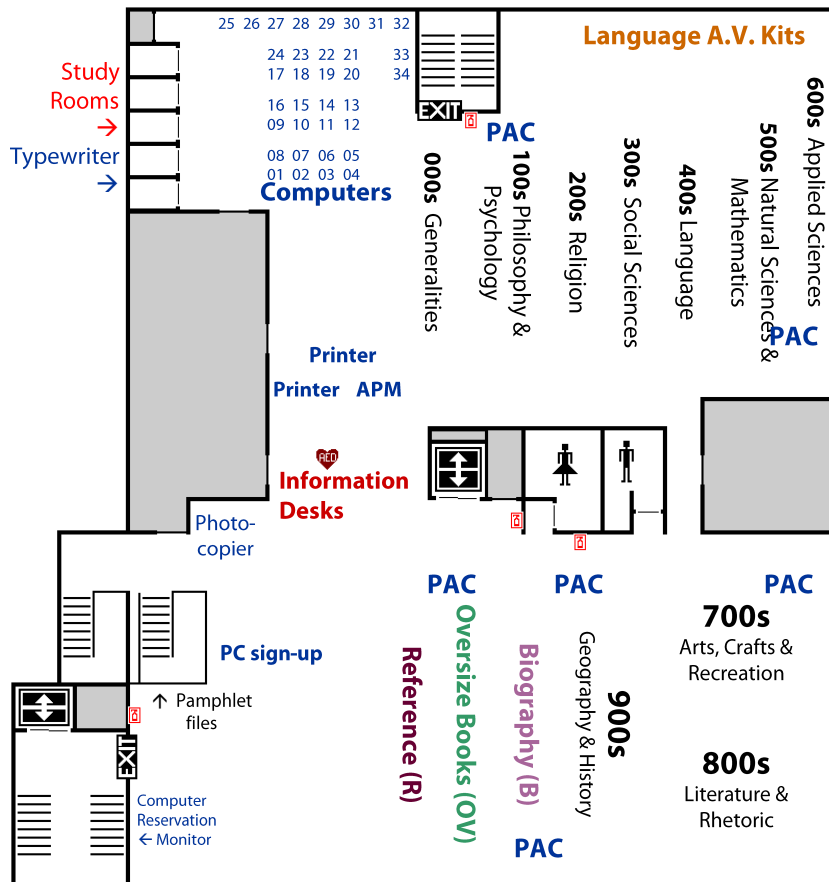

- » Simplot Meeting Room
- » Story Well
- » William F. Hayes Memorial Auditorium
- » Young Adult Fiction (YA)

KEY TO SYMBOLS

	emergency exit		women's restroom
	elevator		men's restroom
	stairs		staff area
	Public Access Catalog		Fire Extinguisher
	Automated External Defibrillator		

Box Sets
World
Local
Karaoke
Humor
Halloween
Sound Effects
Box Sets

R.J., Main Library, 7/28/2011

Library Parking Bicycle Parking (in center of lot) Library Parking

Boise Public Library—Main Library!

2nd FLOOR

3rd FLOOR

- » Administrative Offices
- » Assistance
- » Funding Information Center (FIC)
- » Government Documents (GovDoc)
- » Idaho Room, Reference Northwest (RNW)
- » Magazines & Newspapers
- » Marion Bingham Room
- » Periodical Indexes
- » Photocopier
- » Telephone Books