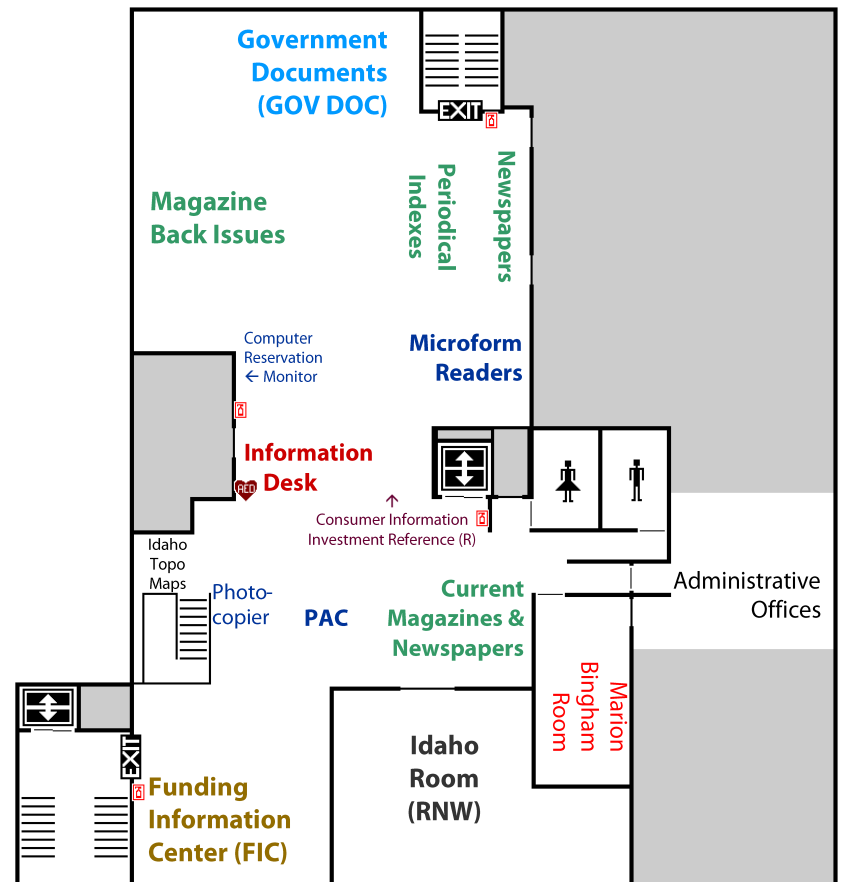

Boise Public Library—Main Library!

1st FLOOR

- » Adult Easy Reader Books (NEW READER)
- » Check Out & Self Check Out
- » Children's Computers
- » Children's Fiction & Nonfiction (J & E)
- » Fiction (Adult & Young Adult (YA))
- » Film (DVD)
- » Friends of the Library Book Store & Book Sale
- » Gates Room
- » Holds
- » Information Desk
- » Large Print Books (LP)
- » Music
- » New Books

- » Simplot Meeting Room
- » Story Well
- » William F. Hayes Memorial Auditorium
- » Young Adult Fiction (YA)

KEY TO SYMBOLS

	emergency exit		women's restroom
	elevator		men's restroom
	stairs		staff area
	Public Access Catalog		Fire Extinguisher
	Automated External Defibrillator		

Box Sets
World
Local
Karaoke
Humor
Halloween
Sound Effects
Box Sets

R.J., Main Library, 7/28/2011

Library Parking Bicycle Parking (in center of lot) Library Parking

Boise Public Library—Main Library!

2nd FLOOR

3rd FLOOR

- » Administrative Offices
- » Assistance
- » Funding Information Center (FIC)
- » Government Documents (GovDoc)
- » Idaho Room, Reference Northwest (RNW)
- » Magazines & Newspapers
- » Marion Bingham Room
- » Periodical Indexes
- » Photocopier
- » Telephone Books