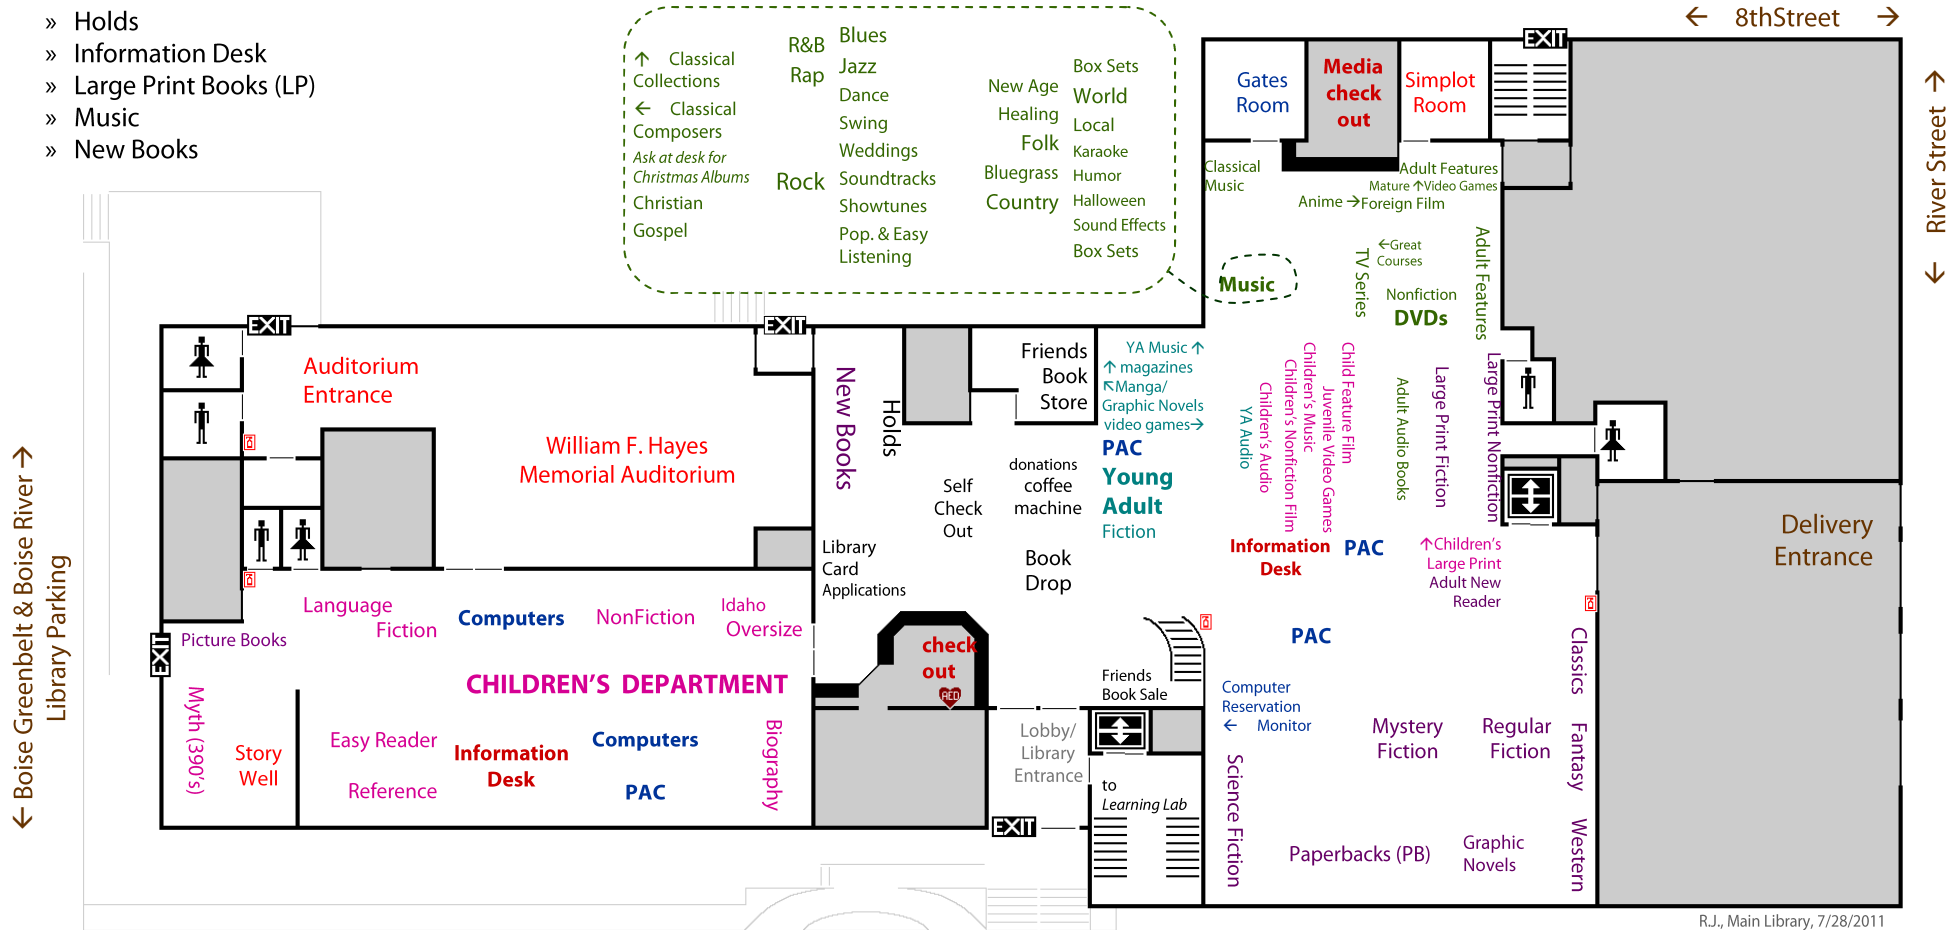

Boise Public Library—Main Library!

1st FLOOR

- » Adult Easy Reader Books (NEW READER)
- » Check Out & Self Check Out
- » Children's Computers
- » Children's Fiction & Nonfiction (J & E)
- » Fiction (Adult & Young Adult (YA))
- » Film (DVD)
- » Friends of the Library Book Store & Book Sale
- » Gates Room
- » Holds
- » Information Desk
- » Large Print Books (LP)
- » Music
- » New Books

- » Simplot Meeting Room
- » Story Well
- » William F. Hayes Memorial Auditorium
- » Young Adult Fiction (YA)

KEY TO SYMBOLS

	emergency exit		women's restroom
	elevator		men's restroom
	stairs		staff area
	Public Access Catalog		Fire Extinguisher
	Automated External Defibrillator		

Box Sets
World
Local
Karaoke
Humor
Halloween
Sound Effects
Box Sets

R.J., Main Library, 7/28/2011

Library Parking Bicycle Parking (in center of lot) Library Parking

Boise Public Library—Main Library!

2nd FLOOR

3rd FLOOR

- » Administrative Offices
- » Assistance
- » Funding Information Center (FIC)
- » Government Documents (GovDoc)
- » Idaho Room, Reference Northwest (RNW)
- » Magazines & Newspapers
- » Marion Bingham Room
- » Periodical Indexes
- » Photocopier
- » Telephone Books