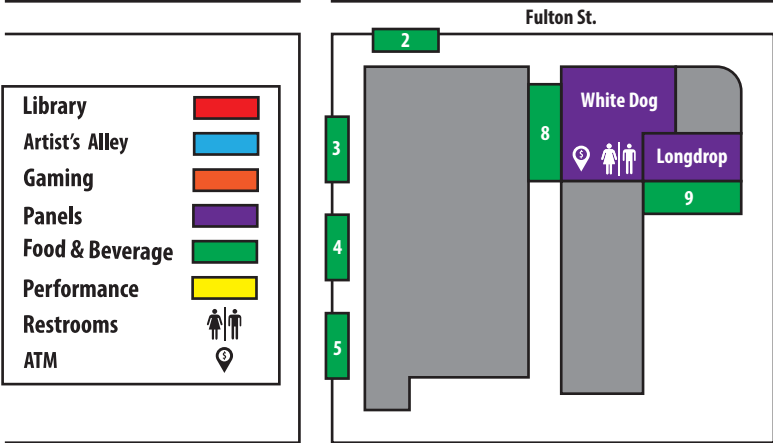

Library Comic Con 2017 Event Map

**Cosplay Contest
&
Dance Party
El Korah Shrine
12th & Idaho
Aug. 26th
5-11pm**

Library	
Artist's Alley	
Gaming	
Panels	
Food & Beverage	
Performance	
Restrooms	
ATM	

Food & Beverage	
1	Slow River Coffee
2	Mad Mac
3	Rice Works
4	Kilted Kod
5	Burgerlicious
6	Genki Takoyaki
7	Wheelys Coffee
8	Smoke & Thyme
9	Reel Foods