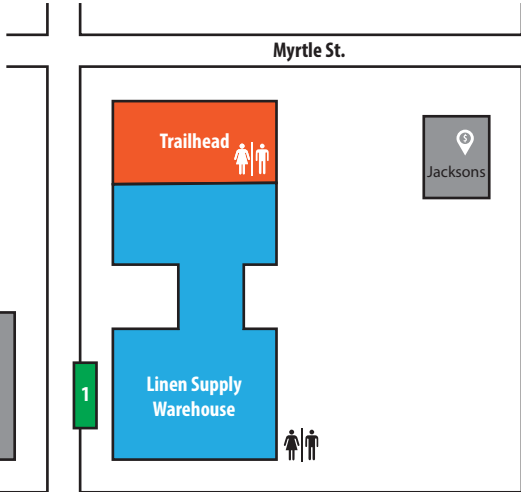

Library Comic Con 2017 Event Map

**Cosplay Contest
&
Dance Party
El Korah Shrine
12th & Idaho
Aug. 26th
5-11pm**

Library	
Artist's Alley	
Gaming	
Panels	
Food & Beverage	
Performance	
Restrooms	
ATM	

Food & Beverage	
1	Slow River Coffee
2	Mad Mac
3	Rice Works
4	Kilted Kod
5	Burgerlicious
6	Genki Takoyaki
7	Wheelys Coffee
8	Smoke & Thyme
9	Reel Foods