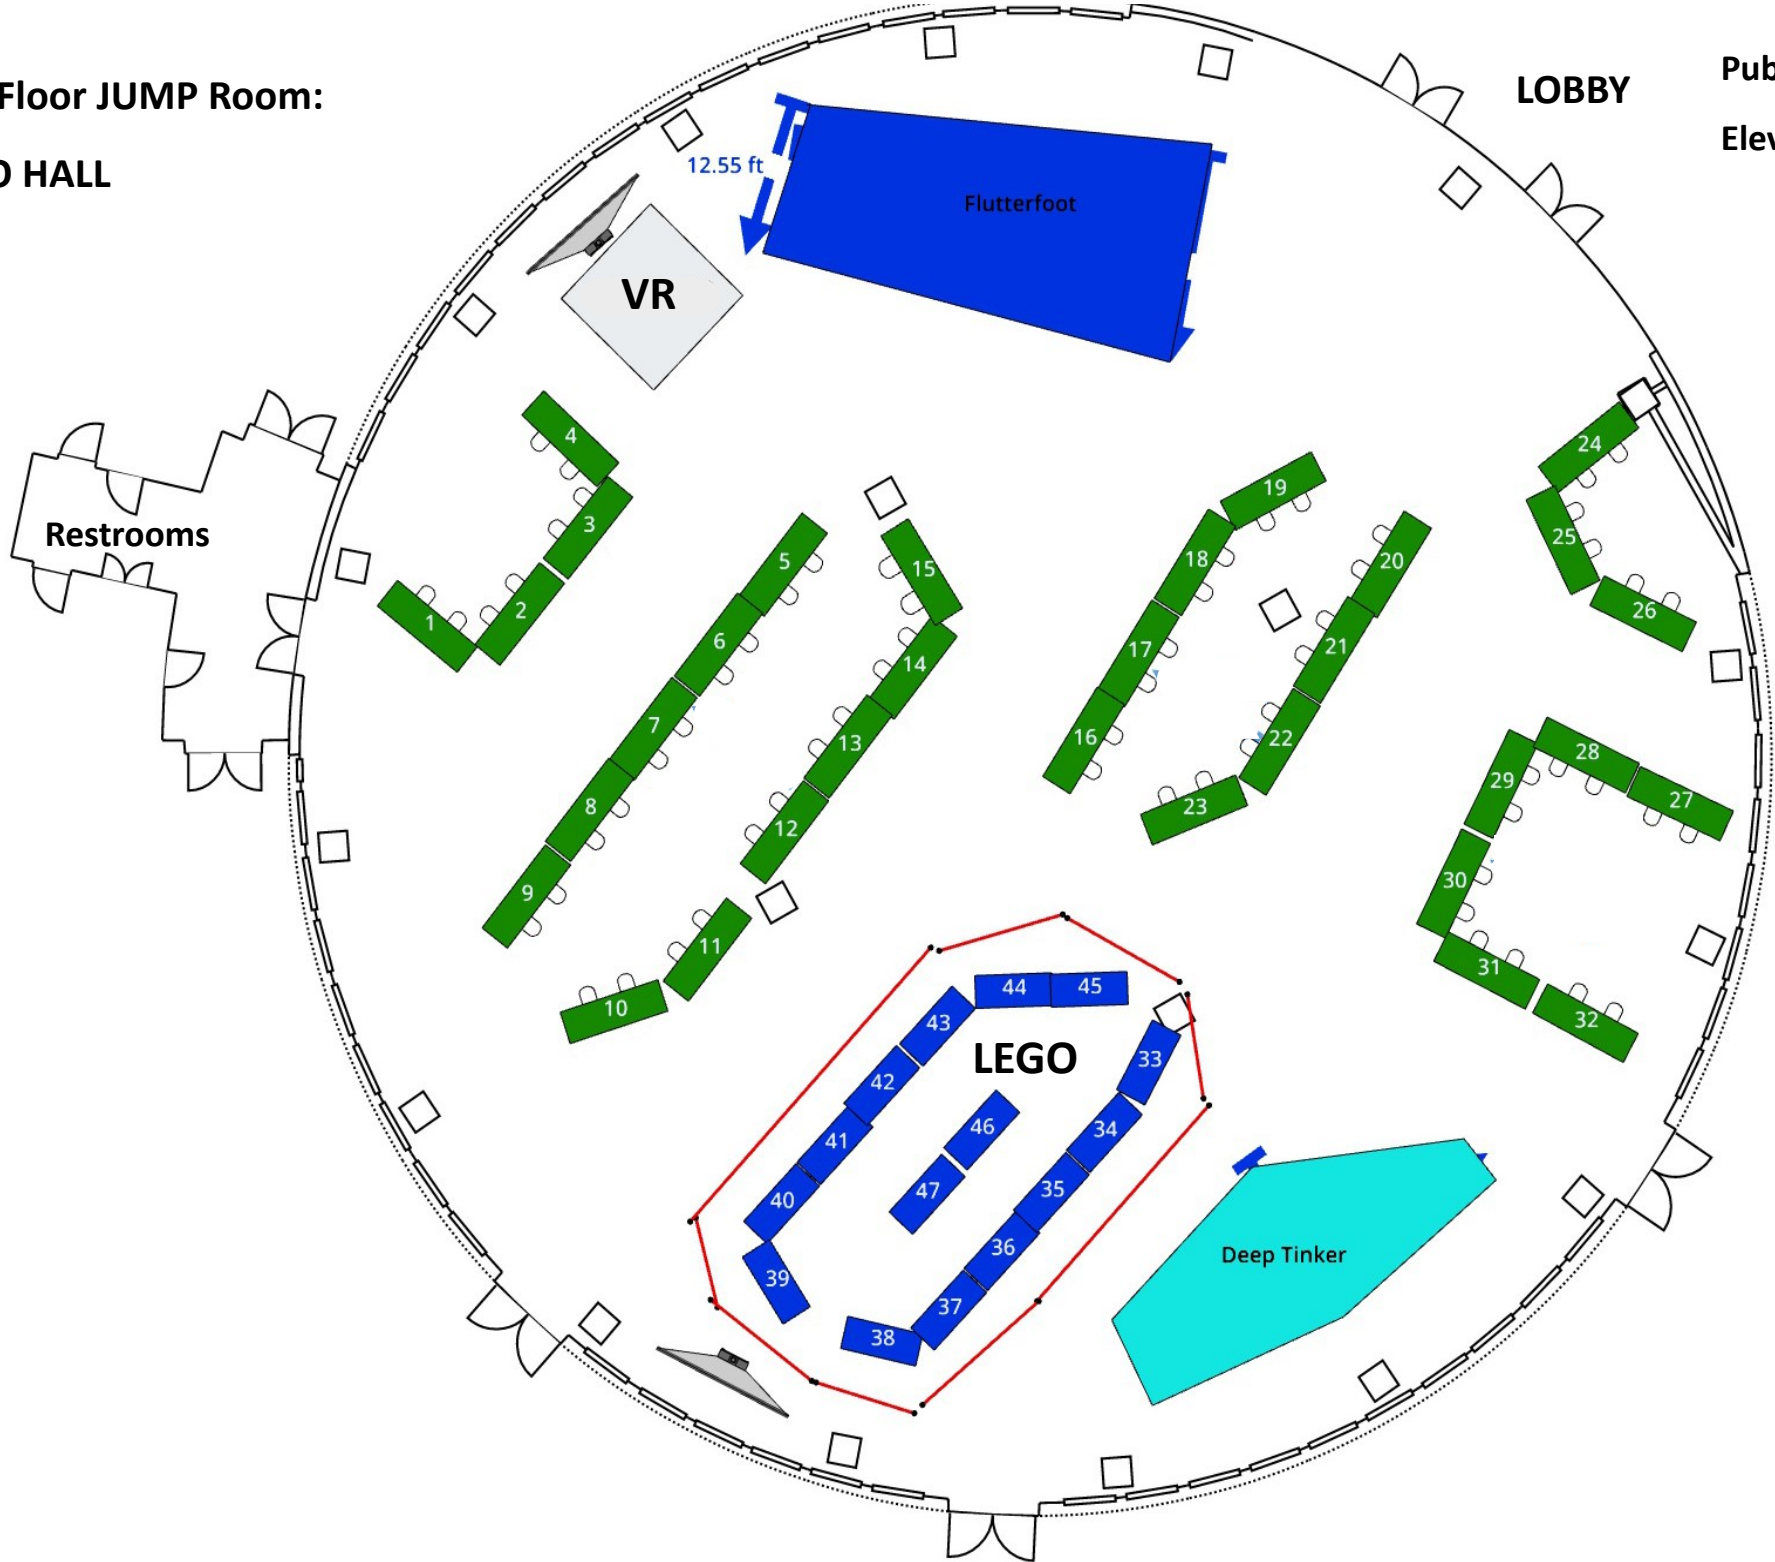

**5TH Floor JUMP Room:
EXPO HALL**

LOBBY

**Public
Elevators**

TABLE #	ORGANIZATION/COMPANY/NAME
9	Anchor Arts
8B	Anchor Arts
5	Baddog 3D printing
6A	Baddog 3D printing
20A	Boise Philharmonic
14	Boise's Comic Book Guy
15	Boise's Comic Book Guy
2A	Condor Art
28	Decalcomania LLC
18	Deemo's Discount Comics
19	Deemo's Discount Comics
3	Disturbed Findings
1	Doughboys Attic
2B	Fangirls G.U.I.L.D.
26	From Beyond Horror / Idaho Krampus Con
8A	Glass Rose Pirates
4B	Heather Lee Dyer
12	Hot Dog Sandwich Headquarters
LEGO	Idaho LEGO Users Group
23	IDEABRICKWORKS
13	imagine dandy
20B	Jedi Academy at Boise State
30	Jones Collectibles
4A	L. L. Bower, Ph.D
31A	Laughing Dragon Studios
29B	Lauren T Kistner Arts
29A	Luminous Shadow
6B	Nerd Cave Incorporated
16	Paul Bacio Brick Sculptures
22	Phoenix Fire Games
21	Phoenix Fire Games Board Game Checkout
32	Rainytale Studio
17	Re-POP Gifts

Facing the table, **A** is on the left, **B** is on the right.

7	Rusty Gauntlet Amtgard
27	The Geeked Out Ninjas Cosplay
10	Time Zone Toys
11	Time Zone Toys
24	TURBO COMICS
25	TURBO COMICS
VR	VR1 LLC
31B	Wills Negan